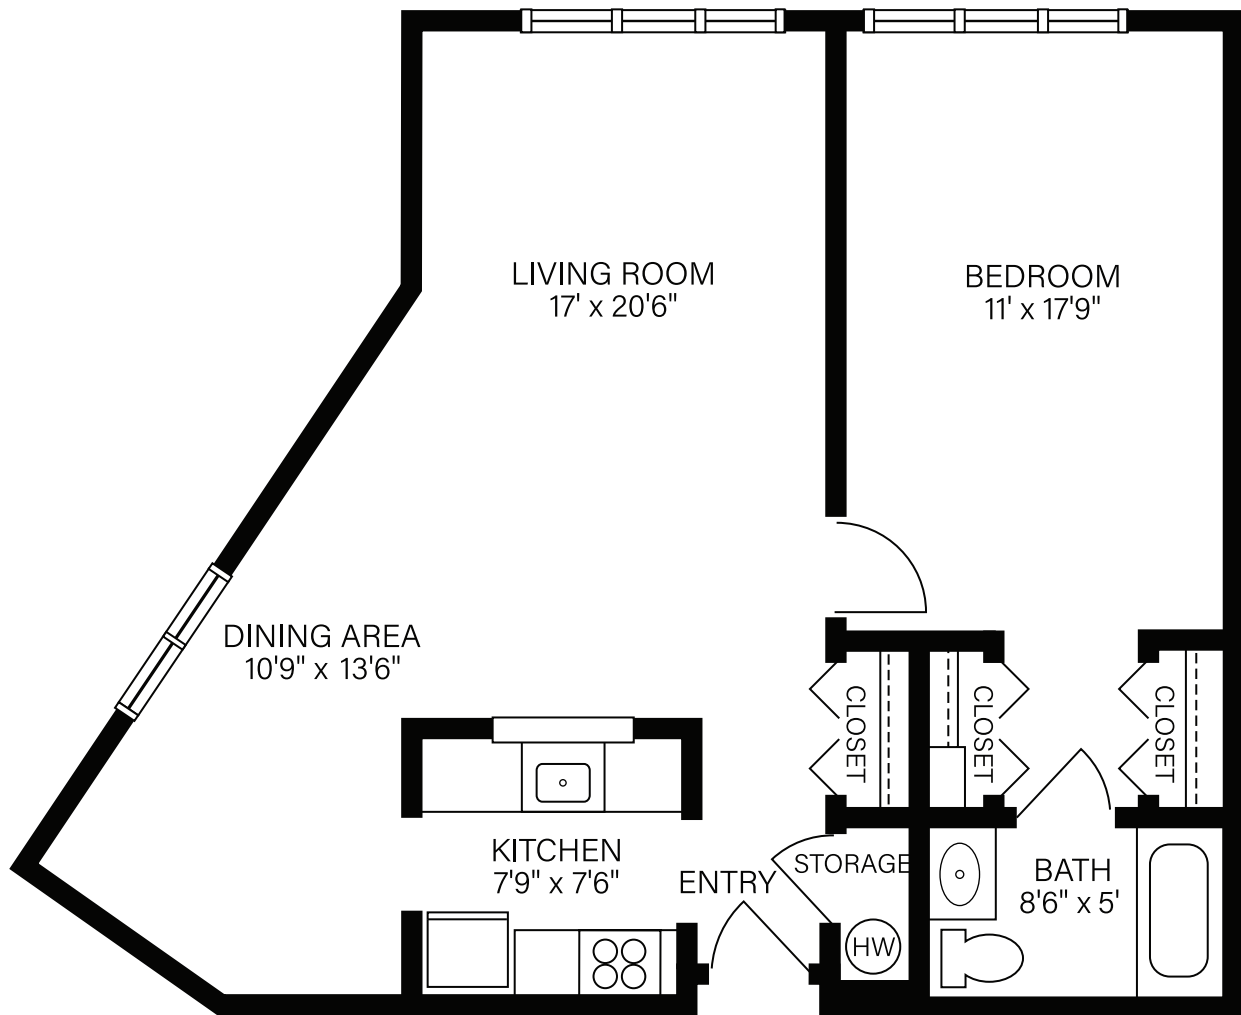

FOUNTAIN VIEW

AT LOGAN SQUARE

FLOOR PLANS

THE BALDWIN | ONE BEDROOM DELUXE • 764 Square Feet

*Floor plans are not to scale and are shown for comparative purposes only.
Actual apartment floor plans may have minor variations.*