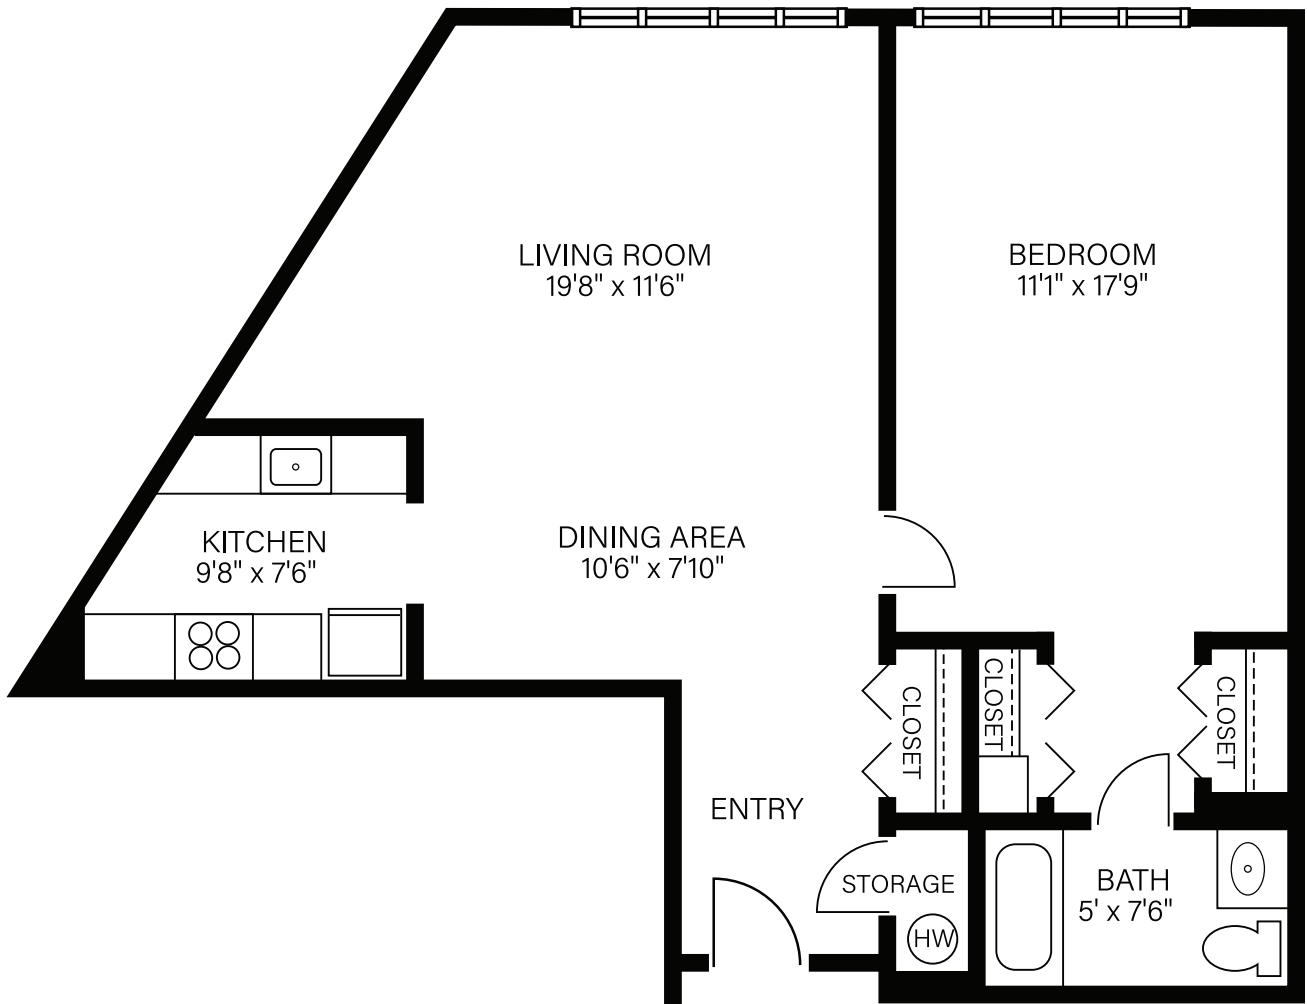

FOUNTAIN VIEW

AT LOGAN SQUARE

FLOOR PLANS

THE HAMILTON | ONE BEDROOM DELUXE • 711 Square Feet

*Floor plans are not to scale and are shown for comparative purposes only.
Actual apartment floor plans may have minor variations.*