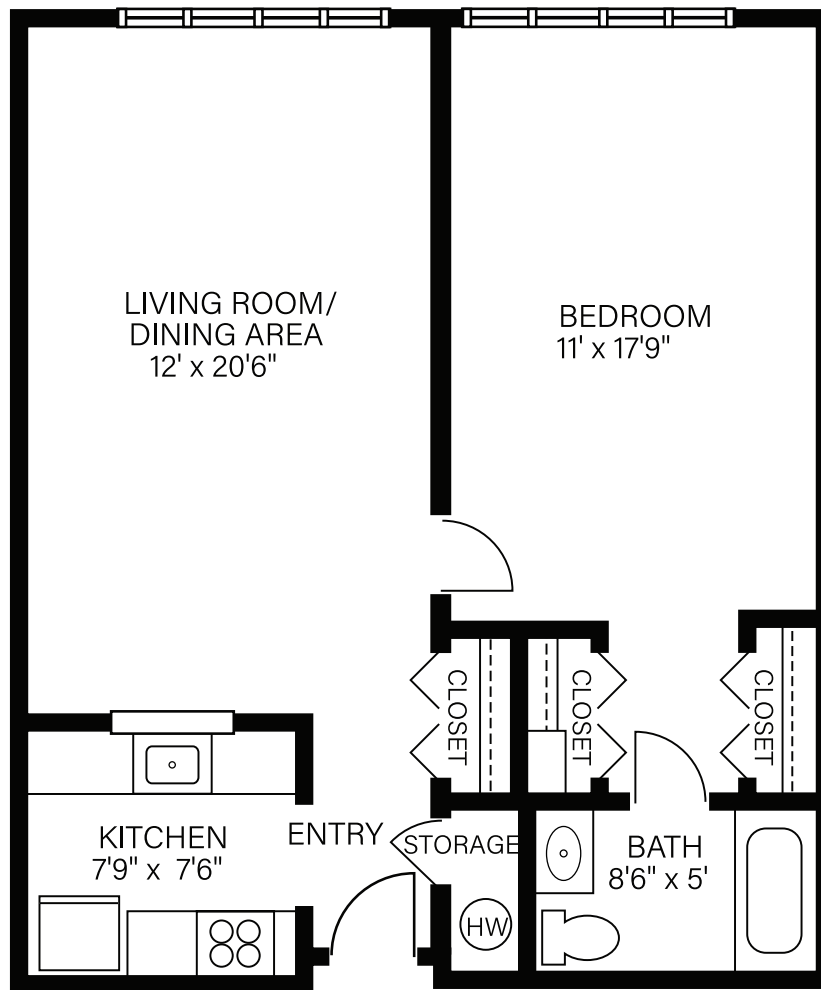

# FOUNTAIN VIEW

AT LOGAN SQUARE

## FLOOR PLANS

THE LIBERTY | ONE BEDROOM • 644 Square Feet

*Floor plans are not to scale and are shown for comparative purposes only.  
Actual apartment floor plans may have minor variations.*