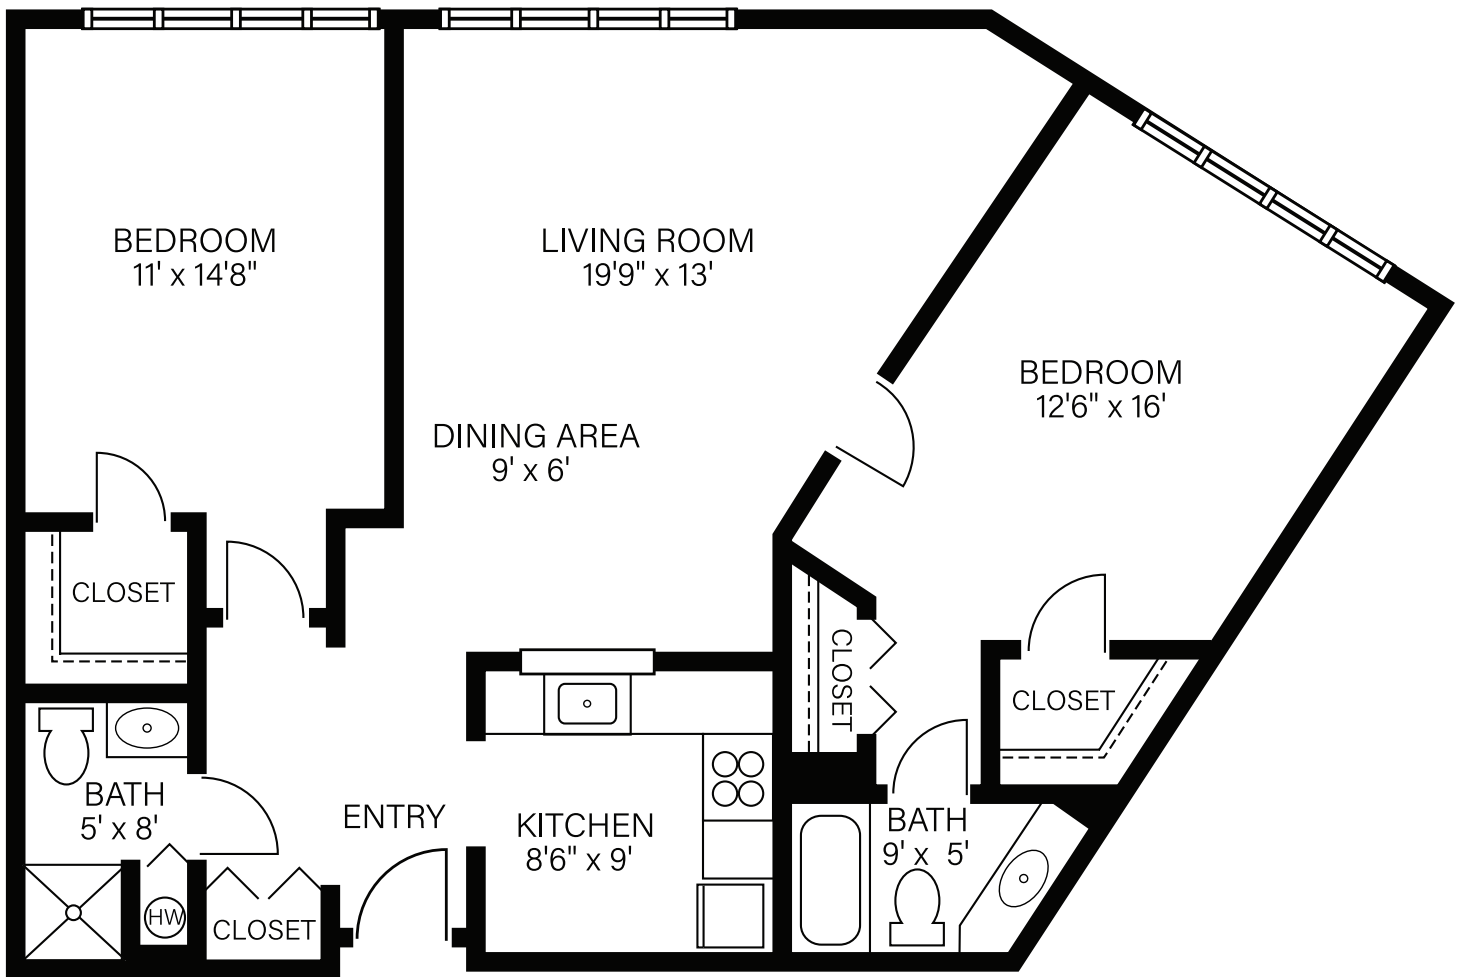

# FOUNTAIN VIEW

AT LOGAN SQUARE

## FLOOR PLANS

THE PARAGON | TWO BEDROOM DELUXE • 974 Square Feet

*Floor plans are not to scale and are shown for comparative purposes only.  
Actual apartment floor plans may have minor variations.*