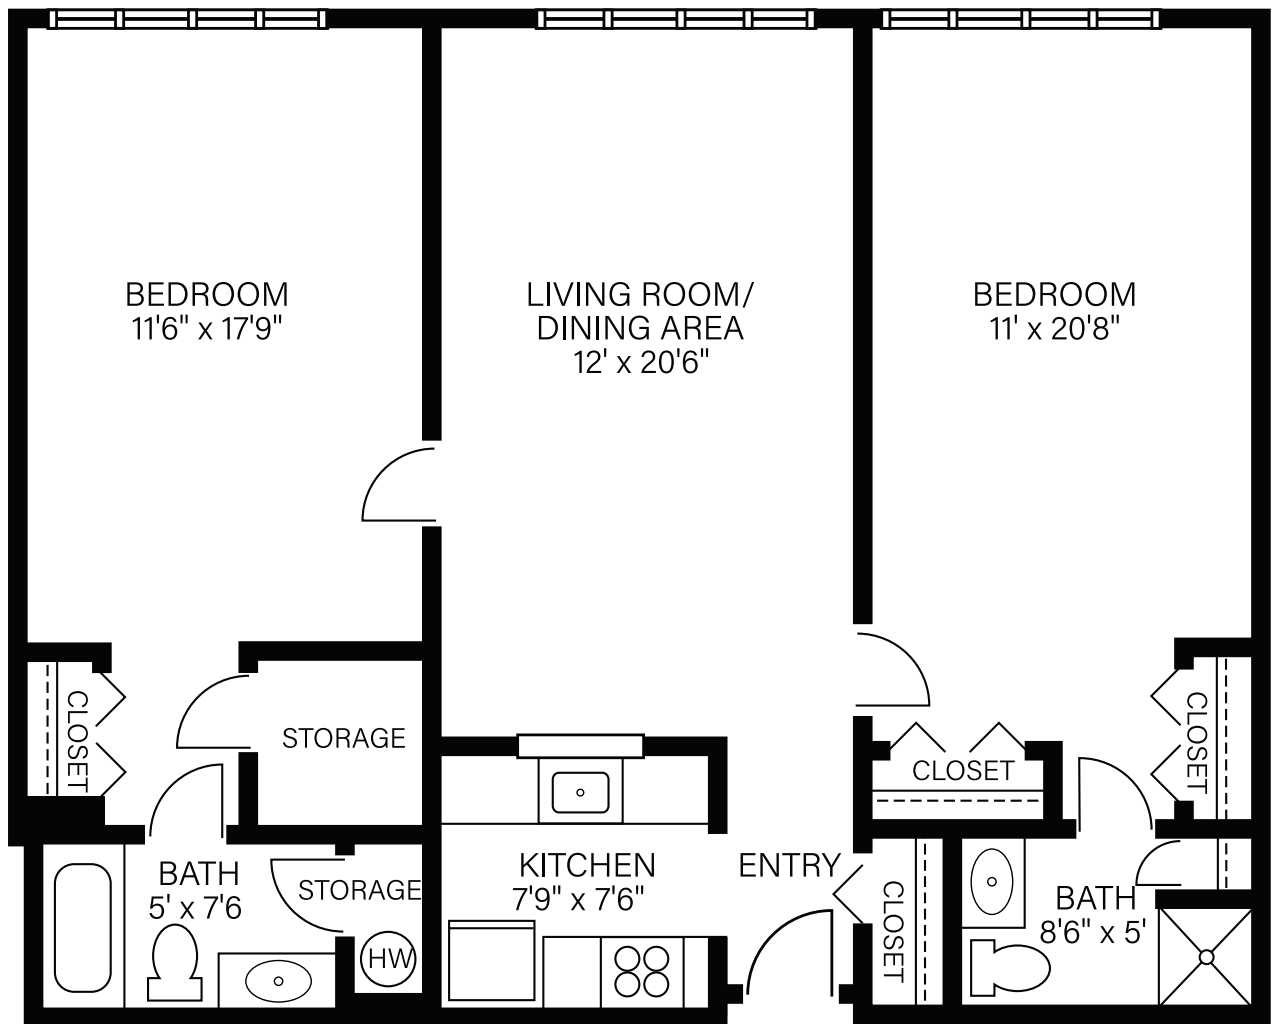

FOUNTAIN VIEW

AT LOGAN SQUARE

FLOOR PLANS

THE RODIN | TWO BEDROOM • 952 Square Feet

*Floor plans are not to scale and are shown for comparative purposes only.
Actual apartment floor plans may have minor variations.*