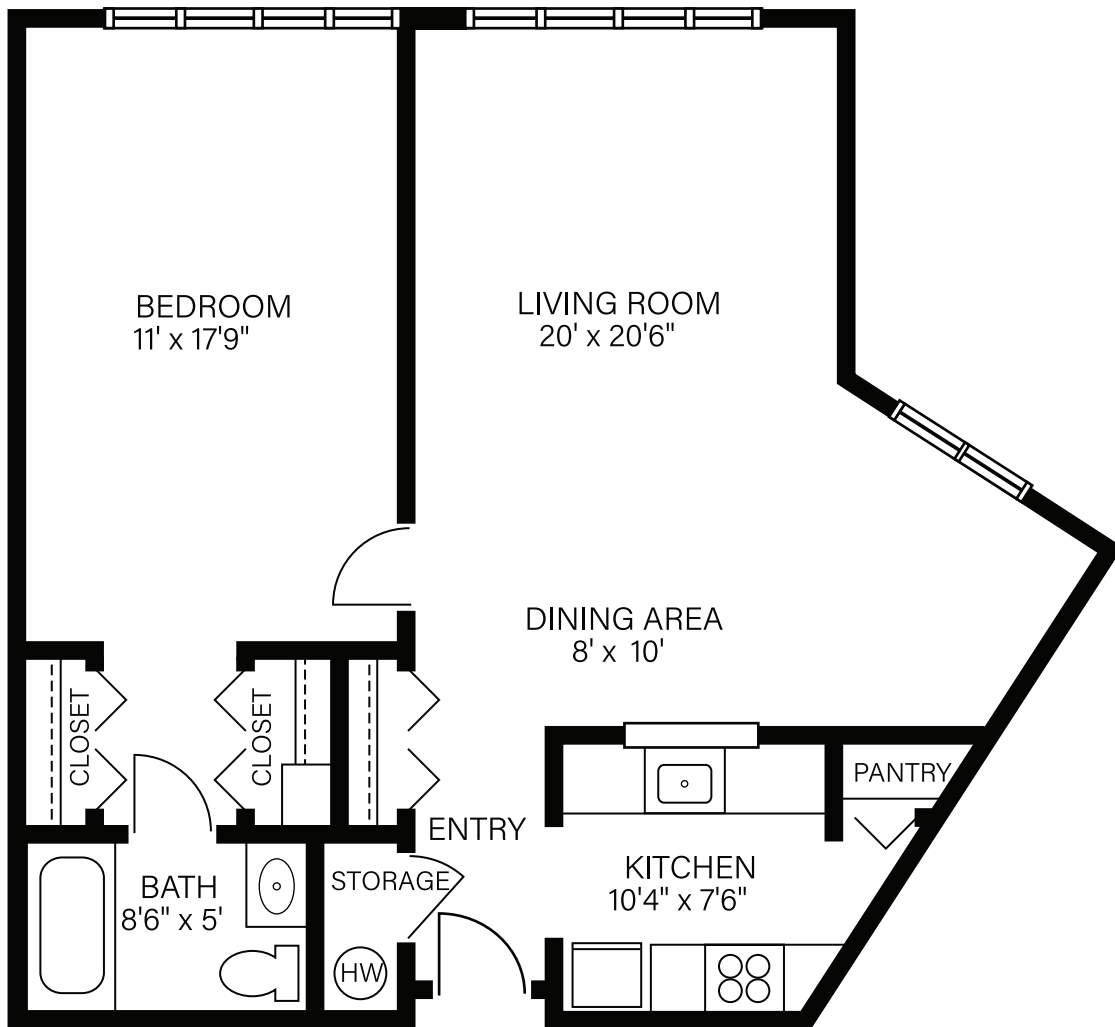

# FOUNTAIN VIEW

AT LOGAN SQUARE

## FLOOR PLANS

THE SCHOLAR | ONE BEDROOM DELUXE • 700 Square Feet

*Floor plans are not to scale and are shown for comparative purposes only.  
Actual apartment floor plans may have minor variations.*